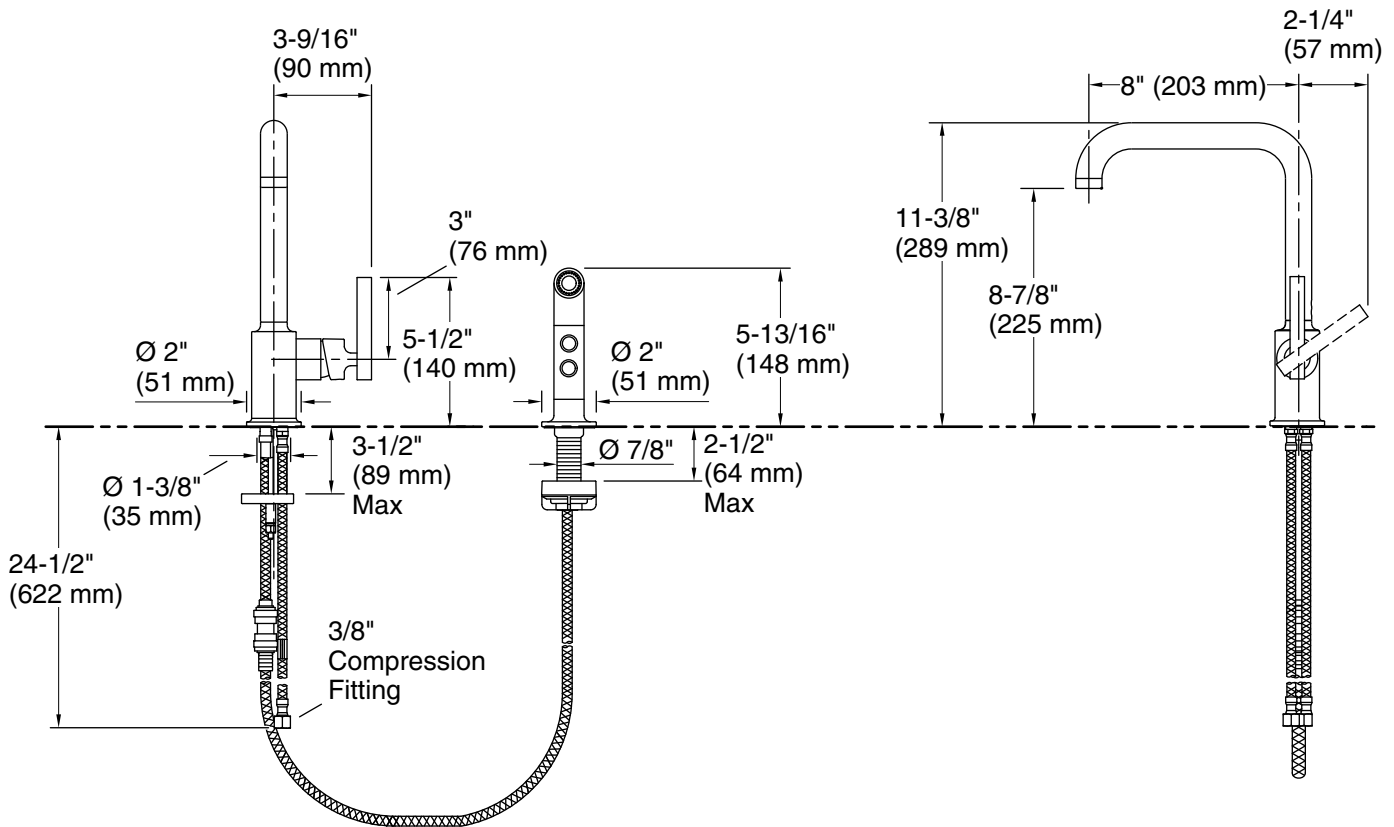

Features

- Matching side sprayer provides flexibility and convenience for cleaning and food prep
- KOHLER ceramic disc valves exceed industry longevity standards for a lifetime of durable performance
- High-arch gooseneck swing spout and 360° spout rotation offers superior clearance for filling pots and cleaning
- Single lever handle is simple to use and makes adjusting water temperature easy
- Temperature memory allows faucet to be turned on and off at the temperature set during prior usage
- Coordinates with other products in the Purist collection
- 1.5 gpm (5.7 lpm) maximum flow rate at 60 psi (4.14 bar)

Technical Information

All product dimensions are nominal.

Notes

Install this product according to the installation guide.